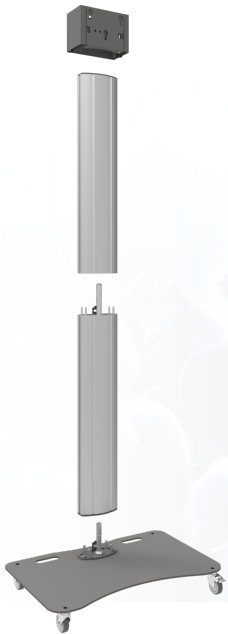

Divisible stand max. 65 inch

062.1500 Fully divisible trolley, for flat panels up to 65 inch, 60 kg, single construction

The SmartMetals fully divisible stand is particularly suitable for rental applications. Due to the stand being divided in 4 parts: the base plate, the column in two parts of 95cm and the stand head, the stand and the screen can be transported compact in a flightcase. Furthermore this stand has three separate cable ducts, the screen can be protected from theft by means of a padlock and it can be installed without using any tools. A screen mount with three point coupling bolts should be added, which can be chosen by looking at the weight and mounting pattern of the screen.

Divisible stand max. 65 inch

Features

Maximum length: 2000 mm

Weight: 66.00 kg

Colour: Dark grey, Aluminium

Maximum load: 60 kg

Screen position: Landscape, Portrait

Inch range: max. 65 inch

Mobile / fixed: Mobile

Height adjustment: Manual

Bracket/interface: Excluded

Type bracket/interface: Three-point coupling

Mounting system: Three-point coupling

Cable duct: 15, 35, 15 mm Ø